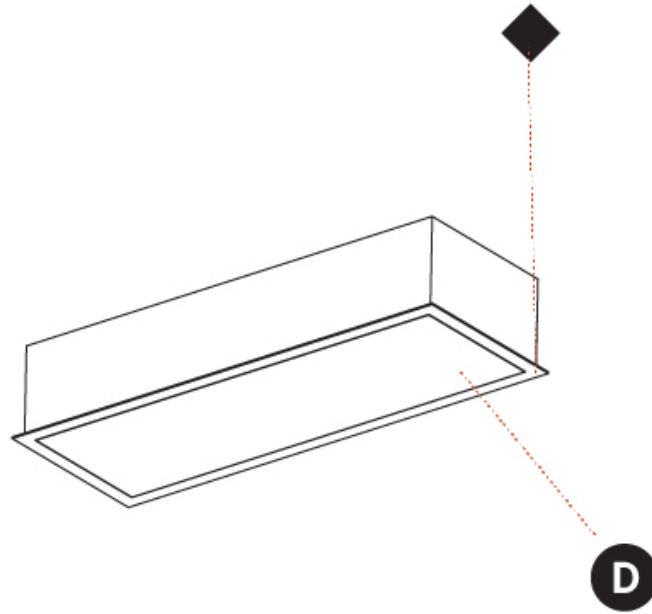

PI2 WHITELINE RECESSED

A37553-

PROJECT

TYPE

SPECIFIER

QUANTITY

DATE